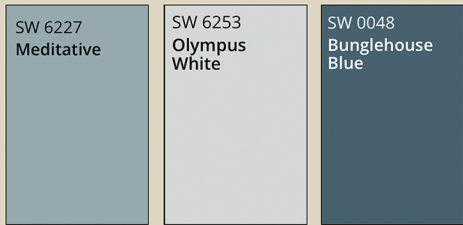

Body 2
6176 Liveable Green

Designer
Color
Collection

Decoration
Door and Shutters
Garage Door
9570 Ironclad

SW 6070
Heron Plume

Trim
6070 Heron Plume

Blue Palette

Blue Scheme # 1

Body
Garage Door
6227 Meditave